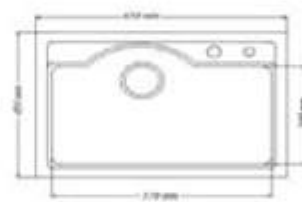

MODEL	FS 444
TECHNICAL DATA	
Overall Dimension:	36"x19"x8" 915x480x200mm
EDGE	Flat
FINISH	Pearl
M.R.P	Rs. 18444/-

Cabinet Size
19"
Base

INSTALLATION:
TOPMOUNT

NATURAL QUARTZ DESIGNER SERIES

NEW PRODUCT

MODEL	FS 2318 NQ
TECHNICAL DATA	
Overall Dimension:	23"x18"x9" 600x450x220mm
EDGE	Plain
Available Colors	Black, Light Grey, Wheat Spot
FINISH	Natural Quartz
M.R.P	Rs. 18000/-

NEW PRODUCT

MODEL	FS 2618 NQ
TECHNICAL DATA	
Overall Dimension:	26"x18"x9" 650x450x220mm
EDGE	Plain
Available Colors	Black, Light Grey, Wheat Spot
FINISH	Natural Quartz
M.R.P	Rs. 19000/-

NEW PRODUCT

MODEL	FS 2718 NQ
TECHNICAL DATA	
Overall Dimension:	27"x18"x9" 680x450x220mm
EDGE	Plain
Available Colors	Black, Light Grey, Wheat Spot
FINISH	Natural Quartz
M.R.P	Rs. 20250/-