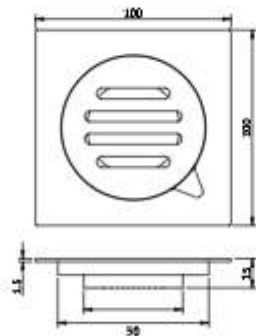

Futura® PREMIUM PRODUCT

FloorDrain / FloorInsert/ FloorCorner/ FloorChannel

- **AISI 304**
- **300 Kgs Load Capacity**
- **30 High Flow Rate**
- **Easy Clean**
- **Easy Maintain**

Product Code	HN Code	Description	Size (mm)	Finish	M.R.P
FPP - 001	7326	Floor Drain with slot in SS 304G - 2mm Thickness	100 X 100	SATIN	Rs. 550 /-

Product Code	HN Code	Description	Size (mm)	Finish	M.R.P
FPP - 002	7326	Floor Drain with slot in SS 304G - 2mm Thickness	150 X 150	SATIN	Rs. 650 /-