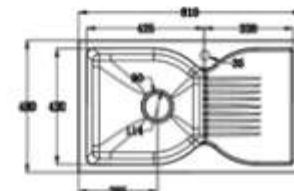

* Shown Accessories Included in Price