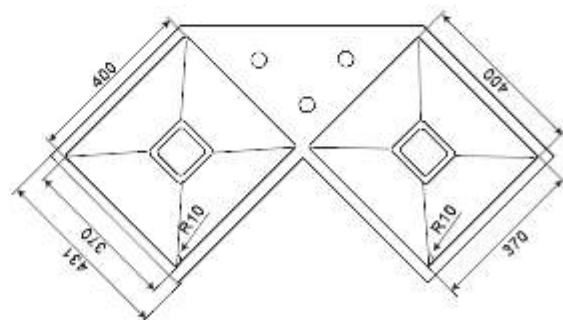

Model: FS 3333 IS Finish Brush
Material: 1.2MM SS 304 Stainless Steel
Product Size: 34"x34"x9"
M.R.P. ₹ 57111/-

Accessories Included

DESIGNER SINKS

Designer Sink

Model: FS 8050
Size: 31" x 19" x 9"
790x485x230mm
M.R.P. ₹ 18500/-