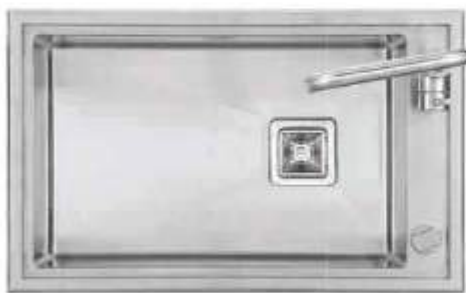

DESCRIPTION OF THE PRODUCT

Model: FS 2418 IS Finish Brush
 Material: 1.2MM SS 304 Stainless Steel
 Product Size: 24"x18"x9"
 M.R.P. ₹ 33111/-

Accessories Included

INTELLIGENT SINK SERIES: FS 2718 IS

DESCRIPTION OF THE PRODUCT

Model: FS 2718 IS Finish Brush
 Material: 1.2MM SS 304 Stainless Steel
 Product Size: 27"x18"x9"
 M.R.P. ₹ 38111/-

Accessories Included

INTELLIGENT SINK SERIES: FS 2818 IS

DESCRIPTION OF THE PRODUCT

Model: FS 2818 IS Finish Brush
Material: 1.2MM SS 304 Stainless Steel
Product Size: 28"x18"x9"
M.R.P. ₹ 39111/-