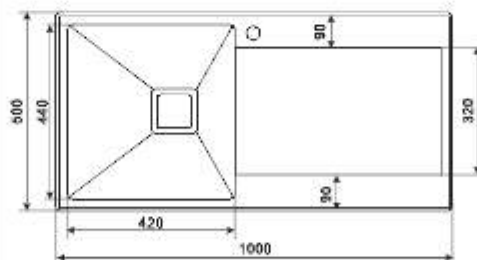

Accessories Included

Faucet

Colander
Basket

Square Waste
Coupling with
Auto Drainer Kit & Overflow