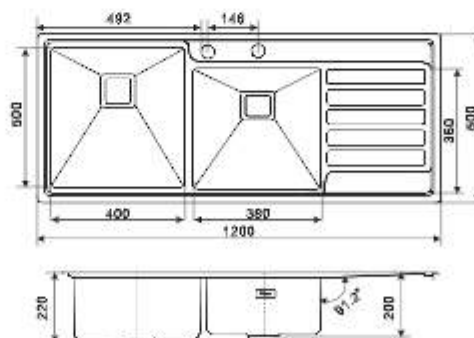

Roller mat

INTELLIGENT SINK SERIES: FS 4720 IS

DESCRIPTION OF THE PRODUCT

Model: FS 4720 IS Finish Brush
Material: 1.2MM SS 304 Stainless Steel
Product Size: 47"x20"x9"
M.R.P: ₹ 41111/-

Accessories Included