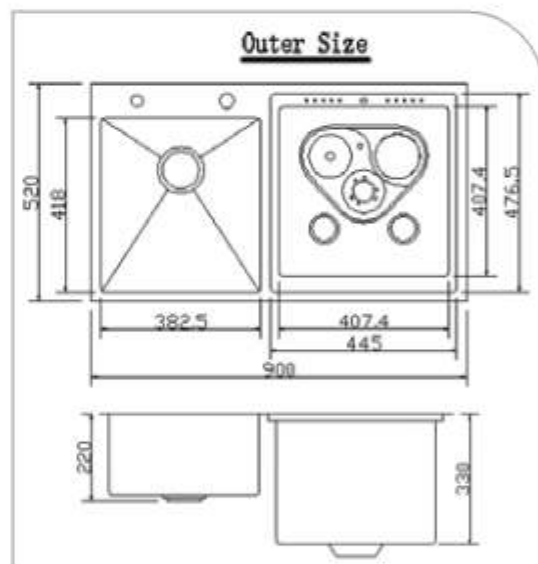

MODEL		FS 3620 DW	
TECHNICAL DATA			
Overall Dimension:	36"x20"x13"	RATED VOLTAGE	220 V~
	900x520x330mm	RATED FREQUENCY	50 Hz
Bowl Dimension:	15"x16½"x8½"	RATED POWER	1850 W
	382x418x220mm	APPLICABLE PRESSURE (MPa)	0.03MPa-1MPa
FINISH	Brush		
M.R.P		Rs. 62150 /-	