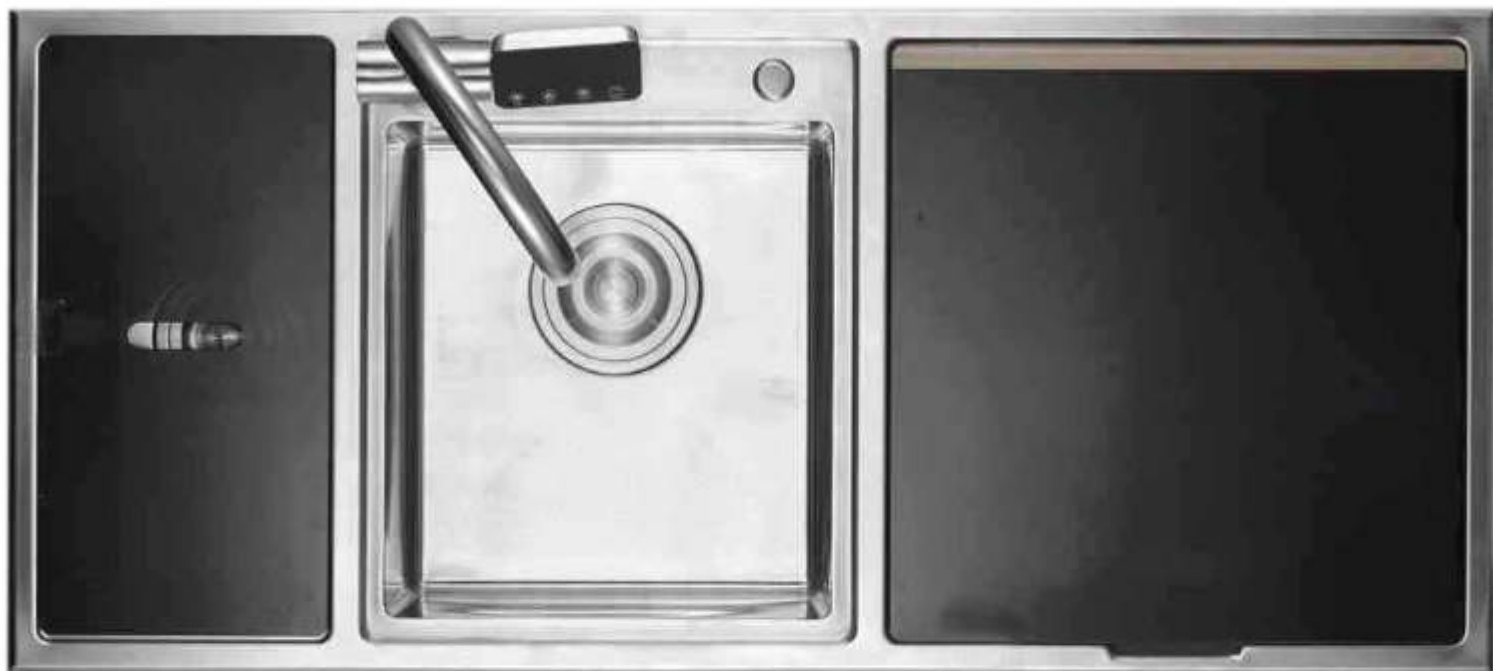

Including Accessories*

Perfected for Indian utensils

Hygienic wash

Save water

Ultra Sonic
Vegetable Cleaning

40 minutes
wash cycle

For small loads

SINK INTEGRATED DISHWASHER