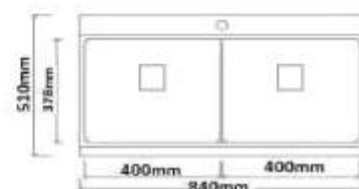

SINK WITH LID

Glass Lid Color Option
Black / White

SINK WITH GLASS LID

MODEL	FS 3320 GS
TECHNICAL DATA	
Overall Dimension:	33"x20"x9" 838x508x220mm
EDGE	Plain Flat
FINISH	Brush
M.R.P	Rs. 36750/-

Cabinet Size

37"

Base

INSTALLATION

TOPMOUNT

SINK WITH SS LID

MODEL	FS 3320 SS
TECHNICAL DATA	
Overall Dimension:	33"x20"x9" 838x508x220mm
EDGE	Plain Flat
FINISH	Brush
M.R.P	Rs. 38250 /-

Cabinet Size

37"

Base

INSTALLATION

TOPMOUNT