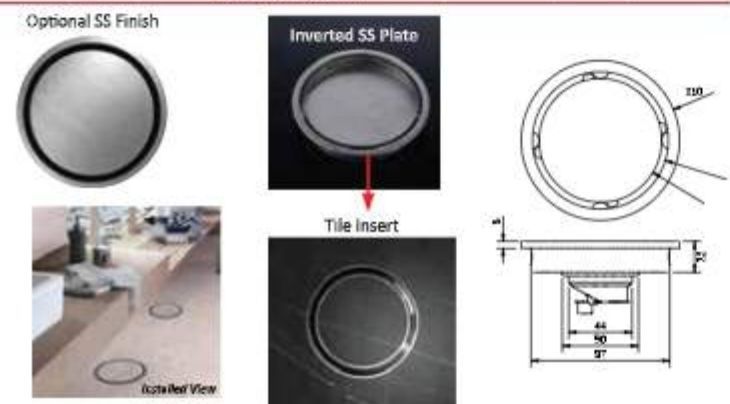

Product code	HN Code	Description	Size (mm)	Finish	M.R.P
FPP - 007	7326	Floor Drain with Edges Tile Insert – Round In SS 304G – 1mm Thickness with Outlet 50mm	110	SATIN	Rs. 1000 /-