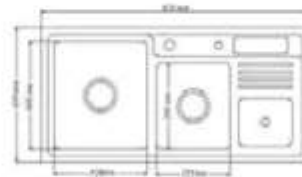

Cabinet Size

INSTALLATION

FA-02 B
Faucet

FA-04
Soap Dispenser

DRAINER WASTE

Black Wheat Spot Light Grey

NEW PRODUCT

MODEL	FS 3718 NQ
TECHNICAL DATA	
Overall Dimension:	36"x18"x9" 920x450x220mm
EDGE	Plain
Available Colors	Black, Light Grey, Wheat Spot
FINISH	Natural Quartz
M.R.P	Rs. 31500/-

Cabinet Size

INSTALLATION

FA-02 B
Faucet

FA-04
Soap Dispenser

DRAINER WASTE

Black Wheat Spot Light Grey

MODEL	FS 4224 NQ
TECHNICAL DATA	
Overall Dimension:	42"x24" 1050x603mm
Bowl Dimension	12 1/2"x14"x9" 320x350x225mm
Available Colors	Black Pearl & Wheat
FINISH	Natural Quartz
M.R.P	Rs. 50550/-