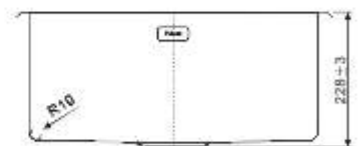

INTELLIGENT SINK SERIES: FS 2118 IS

DESCRIPTION OF THE PRODUCT

Model: FS 2118 IS Finish Brush
Material: 1.2MM SS 304 Stainless Steel
Product Size: 21"x18"x9"
M.R.P. ₹ 20111 /-

Accessories Included

INTELLIGENT SINK SERIES: FS 2418 IS