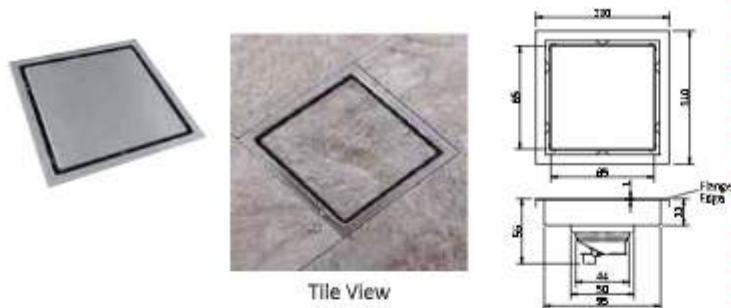

Product code	HN Code	Description	Size (mm)	Finish	M.R.P
FPP - 009	7326	Floor Drain. Insert with Flange Edges in SS 304G – 1mm Thickness with Outlet 50mm	110 x 110	SATIN	Rs. 1345/-

Tile View