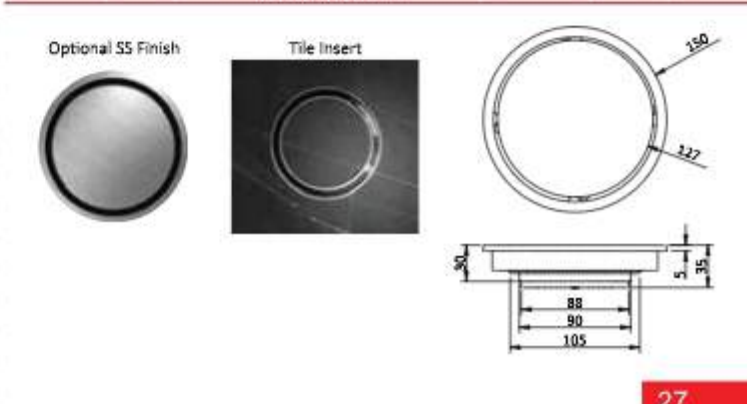

Product code	HN Code	Description	Size (mm)	Finish	M.R.P
FPP - 008	7326	Floor Drain with Edges Tile Insert Round In SS 304G – 1mm Thickness with Outlet 105mm	150	SATIN	Rs. 1125 /-