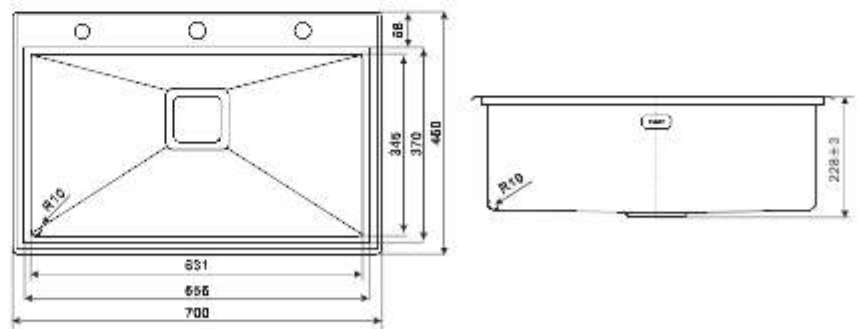

DESCRIPTION OF THE PRODUCT

Model: FS 2418 IS Finish Brush
 Material: 1.2MM SS 304 Stainless Steel
 Product Size: 24"x18"x9"
 M.R.P. ₹ 33111/-

Accessories Included

INTELLIGENT SINK SERIES: FS 2718 IS

DESCRIPTION OF THE PRODUCT

Model: FS 2718 IS Finish Brush
 Material: 1.2MM SS 304 Stainless Steel
 Product Size: 27"x18"x9"
 M.R.P. ₹ 38111/-

Accessories Included

INTELLIGENT SINK SERIES: FS 2818 IS

DESCRIPTION OF THE PRODUCT

Model: FS 2818 IS Finish Brush
Material: 1.2MM SS 304 Stainless Steel
Product Size: 28"x18"x9"
M.R.P. ₹ 39111/-