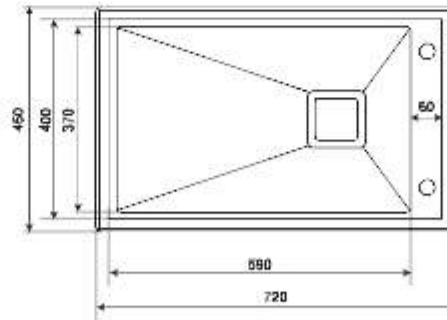

DESCRIPTION OF THE PRODUCT

Model: FS 2418 IS Finish Brush
 Material: 1.2MM SS 304 Stainless Steel
 Product Size: 24"x18"x9"
 M.R.P. ₹ 33111/-

Accessories Included

INTELLIGENT SINK SERIES: FS 2718 IS

DESCRIPTION OF THE PRODUCT

Model: FS 2718 IS Finish Brush
 Material: 1.2MM SS 304 Stainless Steel
 Product Size: 27"x18"x9"
 M.R.P. ₹ 38111/-

Accessories Included

INTELLIGENT SINK SERIES: FS 2818 IS

DESCRIPTION OF THE PRODUCT

Model: FS 2818 IS Finish Brush
Material: 1.2MM SS 304 Stainless Steel
Product Size: 28"x18"x9"
M.R.P. ₹ 39111/-