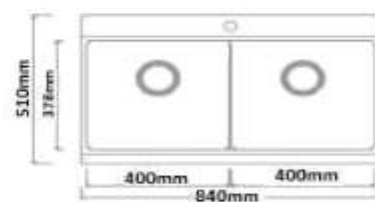

SINK WITH LID

Glass Lid Color Option
Black / White

SINK WITH GLASS LID

MODEL	FS 3320 GS
TECHNICAL DATA	
Overall Dimension:	33"x20"x9" 838x508x220mm
EDGE	Plain Flat
FINISH	Brush
M.R.P	Rs. 36750/-

Cabinet Size

37"

Base

INSTALLATION

TOPMOUNT

SINK WITH SS LID

MODEL	FS 3320 SS
TECHNICAL DATA	
Overall Dimension:	33"x20"x9" 838x508x220mm
EDGE	Plain Flat
FINISH	Brush
M.R.P	Rs. 38250 /-

Cabinet Size

37"

Base

INSTALLATION

TOPMOUNT