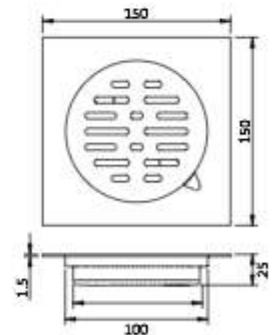

Futura® PREMIUM PRODUCT

FloorDrain / FloorInsert/ FloorCorner/ FloorChannel

- **AISI 304**
- **300 Kgs Load Capacity**
- **30 High Flow Rate**
- **Easy Clean**
- **Easy Maintain**

Product Code	HN Code	Description	Size (mm)	Finish	M.R.P
FPP - 001	7326	Floor Drain with slot in SS 304G - 2mm Thickness	100 X 100	SATIN	Rs. 550 /-

Product Code	HN Code	Description	Size (mm)	Finish	M.R.P
FPP - 002	7326	Floor Drain with slot in SS 304G - 2mm Thickness	150 X 150	SATIN	Rs. 650 /-