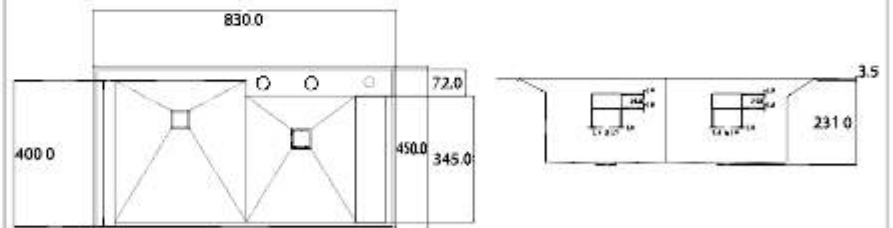

DESCRIPTION OF THE PRODUCT

Model: FS 3318 IS Finish Brush
Material: 1.2MM SS 304 Stainless Steel
Product Size: 33"x18"x9"
M.R.P: ₹ 44111/-