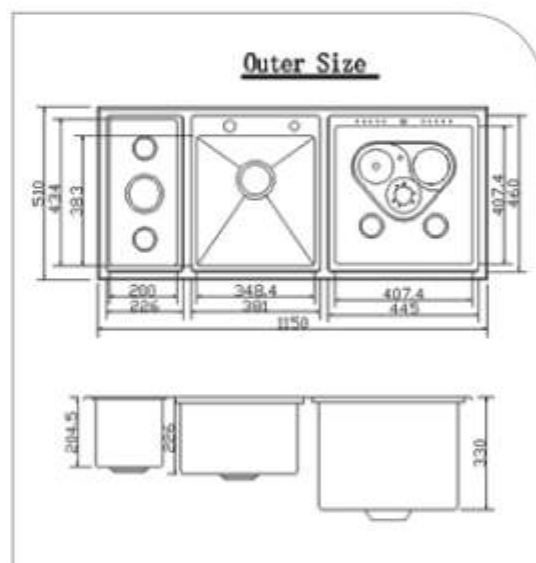

SINK INTEGRATED DISHWASHER

MODEL		FS 4520 DW	
TECHNICAL DATA			
Overall Dimension:	45"x20"x13"	Rated Voltage	220 V~
	1150x510x330mm		
Sink Bowl Dimension:	13½"x15"x9"	Rated Frequency	50 Hz
	348x383x226mm		
Ultra Sonic Bowl Dimension:	8"x17"x8"	Rated Power	1850 W
	200x434x 204mm		
FINISH	Brush	Applicable Pressure (mpa)	0.03MPa-1MPa
M.R.P		Rs. 73250/-	

Including Accessories*

Perfected for
Indian utensils

Hygienic wash

Save water

Ultra Sonic
Vegetable Cleaning

40 minutes
wash cycle

For small loads