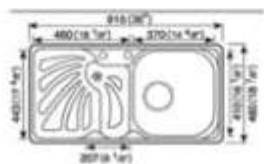

Cabinet Size
28"
Base

INSTALLATION:
TOPMOUNT

FA-02 Faucet FA-04 Soap Dispenser FA-06 Drainage Kit

Including Accessories*

DESIGNER SINKS

MODEL	FS 201
TECHNICAL DATA	
Overall Dimension:	30 1/2"x19 1/4"x8 1/4" 805x490x210mm
EDGE	Flange
FINISH	Satin
M.R.P	Rs. 22500/-

Cabinet Size
32"
Base

INSTALLATION:
TOPMOUNT

MODEL	FS 202
TECHNICAL DATA	
Overall Dimension:	36 1/2"x18"x9" 920x457x225mm
EDGE	Flange
FINISH	Satin
M.R.P	Rs. 25200/-

Cabinet Size
42"
Base

INSTALLATION:
TOPMOUNT

MODEL	FS 444
TECHNICAL DATA	
Overall Dimension:	36"x19"x8" 915x480x200mm
EDGE	Flat
FINISH	Pearl
M.R.P	Rs. 18444/-

Cabinet Size
19"
Base

INSTALLATION:
TOPMOUNT

NATURAL QUARTZ DESIGNER SERIES

NEW PRODUCT

MODEL	FS 2318 NQ
TECHNICAL DATA	
Overall Dimension:	23"x18"x9" 600x450x220mm
EDGE	Plain
Available Colors	Black, Light Grey, Wheat Spot
FINISH	Natural Quartz
M.R.P	Rs. 18000/-