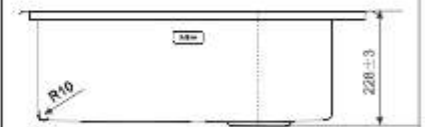

DESCRIPTION OF THE PRODUCT

Model: FS 2418 IS Finish Brush
 Material: 1.2MM SS 304 Stainless Steel
 Product Size: 24"x18"x9"
 M.R.P. ₹ 33111/-

Accessories Included

INTELLIGENT SINK SERIES: FS 2718 IS

DESCRIPTION OF THE PRODUCT

Model: FS 2718 IS Finish Brush
 Material: 1.2MM SS 304 Stainless Steel
 Product Size: 27"x18"x9"
 M.R.P. ₹ 38111/-

Accessories Included

INTELLIGENT SINK SERIES: FS 2818 IS

DESCRIPTION OF THE PRODUCT

Model: FS 2818 IS Finish Brush
Material: 1.2MM SS 304 Stainless Steel
Product Size: 28"x18"x9"
M.R.P. ₹ 39111/-