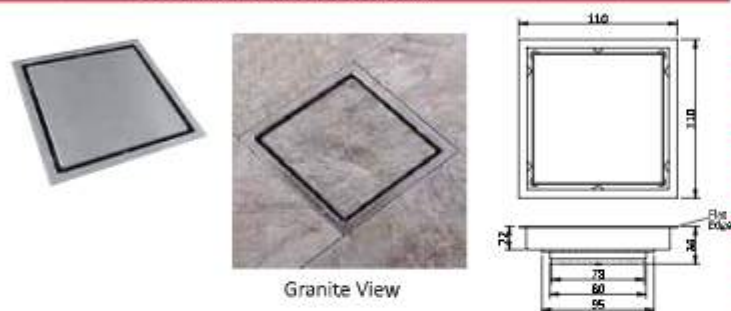

Product code	HN Code	Description	Size (mm)	Finish	M.R.P
FPP - 011	7326	Floor Drain Insert (Granite/Marble) with Flat Edge Corner in SS 304G – 1mm Thickness with Outlet 80mm	110 x 110	SATIN	Rs. 1625/-

Granite View