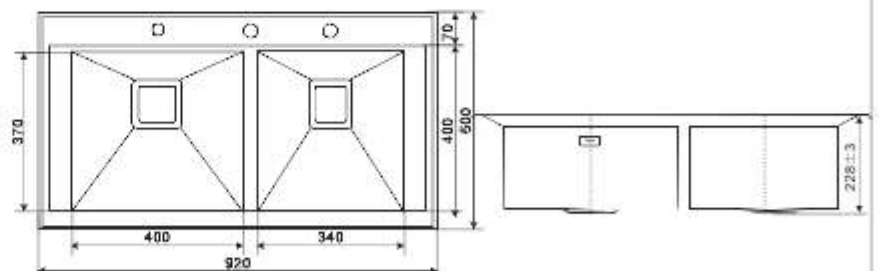

Accessories Included

INTELLIGENT SINK SERIES: FS 3620 IS

DESCRIPTION OF THE PRODUCT

Model: FS 3620 IS Finish Brush
 Material: 1.2MM SS 304 Stainless Steel
 Product Size: 36"x20"x9"
 M.R.P. ₹ 47111 /-

Accessories Included