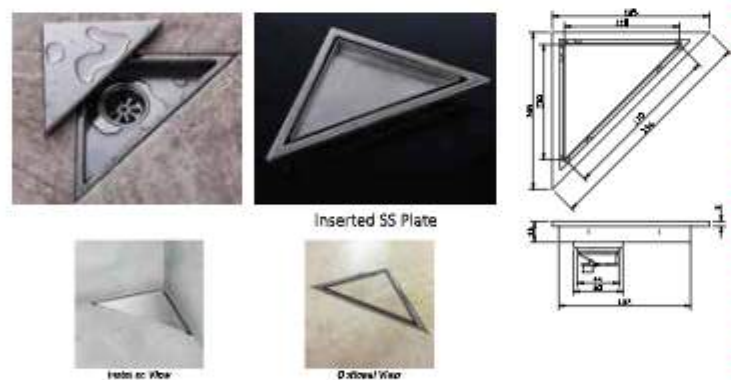

Inset in Floor

Optional View

Product code	HN Code	Description	Size (mm)	Finish	M.R.P
FPP - 013	7326	Floor Drain insert Corner in SS 304G – 1mm Thickness with Outlet 50 mm	165 x 165	SATIN	Rs. 1675/-

Inserted SS Plate