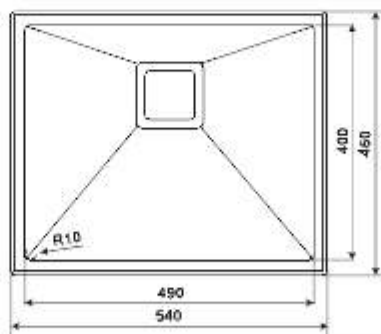

DESCRIPTION OF THE PRODUCT

Model: FS 2118 IS Finish Brush
Material: 1.2MM SS 304 Stainless Steel
Product Size: 21"x18"x9"
M.R.P. ₹ 20111 /-