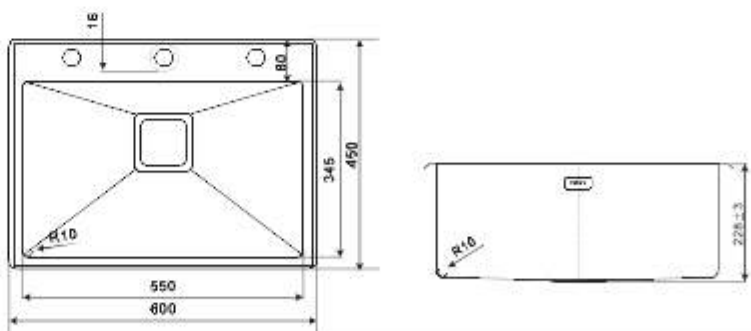

INTELLIGENT SINK SERIES: FS 2118 IS

DESCRIPTION OF THE PRODUCT

Model: FS 2118 IS Finish Brush
Material: 1.2MM SS 304 Stainless Steel
Product Size: 21"x18"x9"
M.R.P. ₹ 20111 /-

Accessories Included

INTELLIGENT SINK SERIES: FS 2418 IS

DESCRIPTION OF THE PRODUCT

Model: FS 2418 IS Finish Brush
 Material: 1.2MM SS 304 Stainless Steel
 Product Size: 24"x18"x9"
 M.R.P. ₹ 33111/-

Accessories Included

INTELLIGENT SINK SERIES: FS 2718 IS

DESCRIPTION OF THE PRODUCT