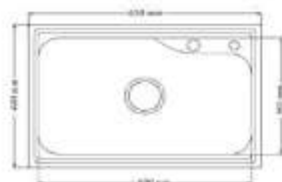

Cabinet Size
28"
Base

INSTALLATION:
TOPMOUNT

FA-02 Faucet FA-04 Soap Dispenser FA-06 Drainage Kit

Including Accessories*