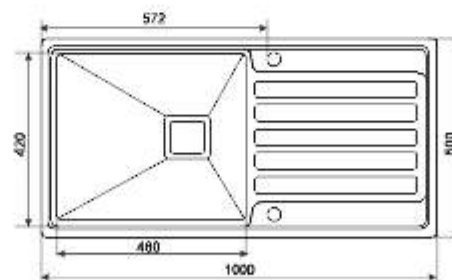

INTELLIGENT SINK SERIES: FS 4020 IS

DESCRIPTION OF THE PRODUCT

Model: FS 4020 IS Finish Brush

Material: 1.2MM SS 304 Stainless Steel

Product Size: 40"x20"x9"

M.R.P. ₹ 30111/-

Accessories Included

FA-01IS