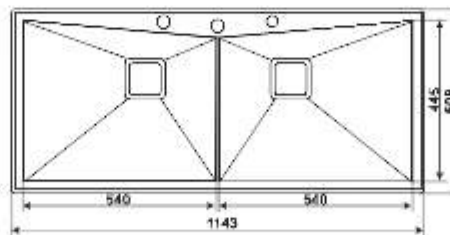

Faucet

FA-09IS

Chopping
Board

FA-15IS

Square Waste
Coupling with
Auto Drainer Kit & Overflow

INTELLIGENT SINK SERIES: FS 4520 IS

DESCRIPTION OF THE PRODUCT

Model: FS 4520 IS Finish Brush
Material: 1.2MM SS 304 Stainless Steel
Product Size: 45"x20"x9"
M.R.P. ₹ 55111/-