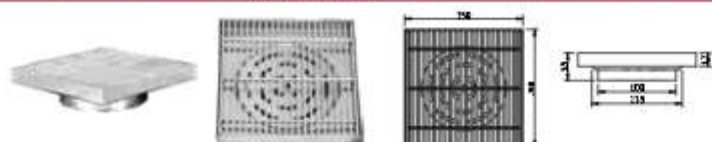

Product code	HN Code	Description	Size (mm)	Finish	M.R.P
FPP - 015	7326	Floor Drain with SS wire in 304G – 1mm Thickness with Outlet 100 mm	150 x 150	SATIN	Rs. 1800 /-