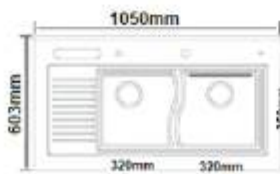

Cabinet Size

INSTALLATION

FA-02 B
Faucet

FA-04
Soap Dispenser

DRAINER WASTE

Black Wheat Spot Light Grey

MODEL	FS 4224 NQ
TECHNICAL DATA	
Overall Dimension:	42"x24" 1050x603mm
Bowl Dimension	12 1/2"x14"x9" 320x350x225mm
Available Colors	Black Pearl & Wheat
FINISH	Natural Quartz
M.R.P	Rs. 50550/-