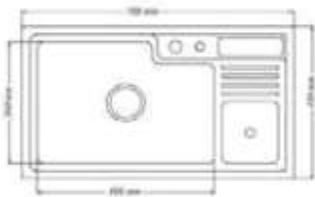

NATURAL QUARTZ DESIGNER SERIES

The sink can be fixed without granite

NEW PRODUCT

MODEL	FS 3118 NQ
TECHNICAL DATA	
Overall Dimension:	31"x18"x9" 780x450x220
EDGE	Plain
Available Colors	Black, Light Grey, Wheat Spot
FINISH	Natural Quartz
M.R.P	Rs. 23250/-